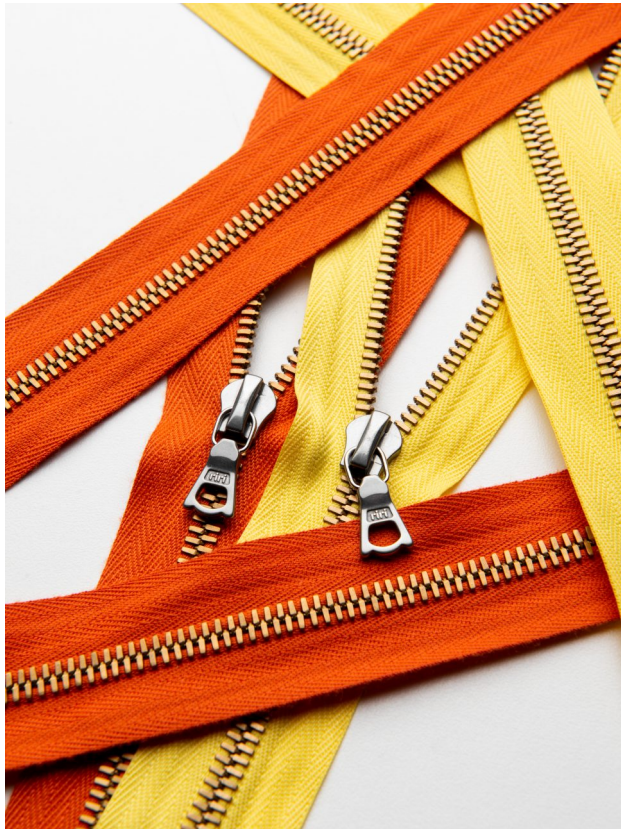

RECYCLED BRASS

Material sheet

COMPOSITION / FEATURES

- brass made of at least 80% recycled material
- high recyclability

Brass purchased by Riri contains recycled material, thus promoting product circularity.

Products made of brass have a high level of recyclability:

- Metal buttons, including our mono-material screw buttons
- Zippers with chain and metal components made of brass
- All metal components (CMH) made of brass