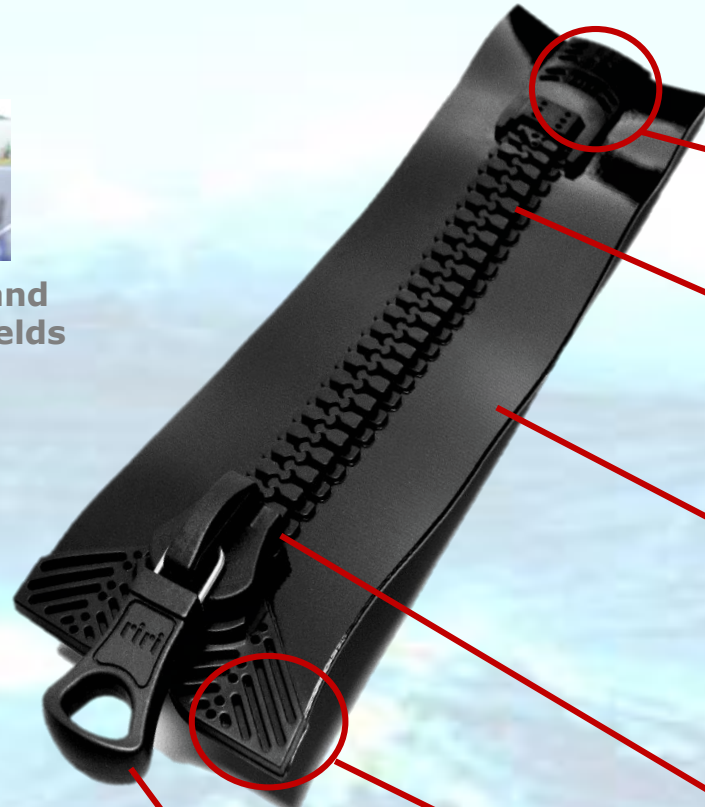

New Storm Evo

✓ Main application fields

• Nautical equipment

• Waders

• Technical shoes for mountaineering

• Dry suits

• Medical and chemical fields

✓ Performances:

- **Waterproofness:** superior to the main players in the market
- **Resistance:** tested over 10 thousand reciprocating cycles, maintaining a good mechanical performance
- **Smoothness:** the tape is thinner compared to the one of the old Storm and this helps to improve its smoothness, that is now better than our competitors and aligned with the best performances in the market

- ✓ **Executions available:**
 - Closed-end: waterproof only on chain
 - Closed end/Extreme version: waterproof on chain and slider

- ✓ **Bottom stops:**
 - Standard: with Riri logo on the front side
 - Reversed: with logo Riri on the back side

- ✓ **Top stops:**
 - B01
 - Extreme versionIn both versions, compared to the top stops of the Old Storm, the first 2 teeth have been ergonomically shaped to improve the unlocking.

- ✓ **Pullers:**
 - Sub L
 - H-Lock
 - Anchor